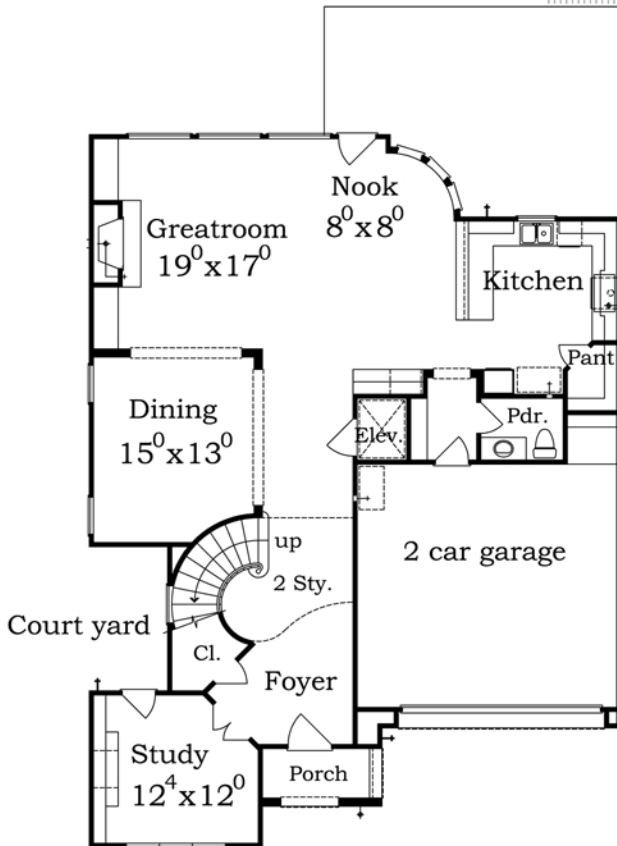

CUSTOM BUILDERS, LTD.

281-538-1000

82 South Creekside Ct.

© COPYRIGHT 2008
Rice Residential Design, L.P.

This drawing is only a representation. Room sizes and square footage are approximate. Builder reserves right to alter plans, specifications and materials.

Approx. Living Area

First Floor	1,584 sq. ft.
Second Floor	1,587 sq. ft.
Total	3,171 sq. ft.

Perimeter 43'-0" x 57'-8"

Job No. 280801

First Floor Plan

Second Floor Plan