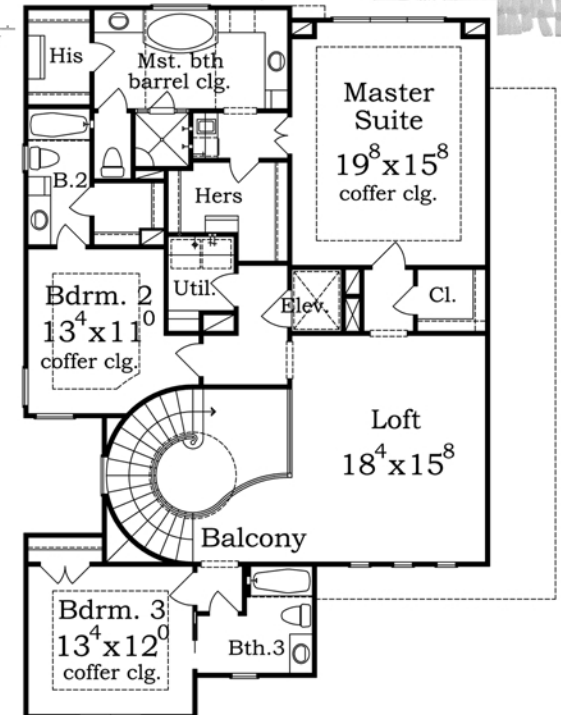

Approx. Living Area

First Floor	1,584 sq. ft.
Second Floor	1,587 sq. ft.
Total	3,171 sq. ft.

Perimeter 43'-0" x 57'-8"

Job No. 280801

First Floor Plan

Second Floor Plan